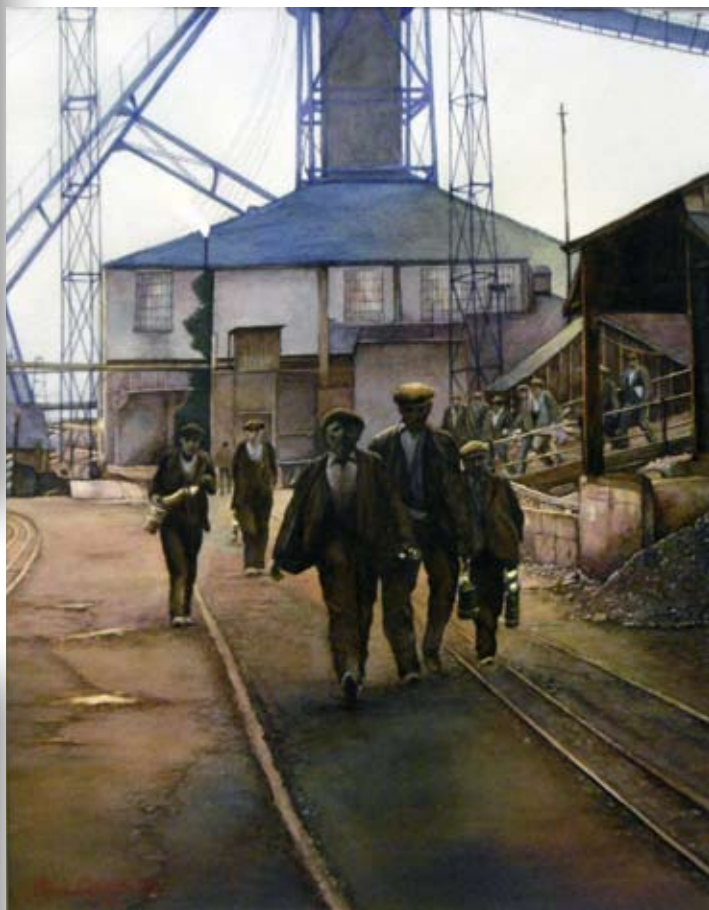

# Bolton Art Circle

# Picture Post

NOVEMBER 2019

▲ **Bill Usher** 'Autumn Sunset, Westhoughton Church' Acrylic.

▲ **Jack Howarth** 'Japanese Garden' Acrylic.

▲ **Paul Gerrard**. 'Leaving The Pithead c1934' Watercolour.

▼ **Sam Leigh** 'Seascape with Boat' Acrylics.