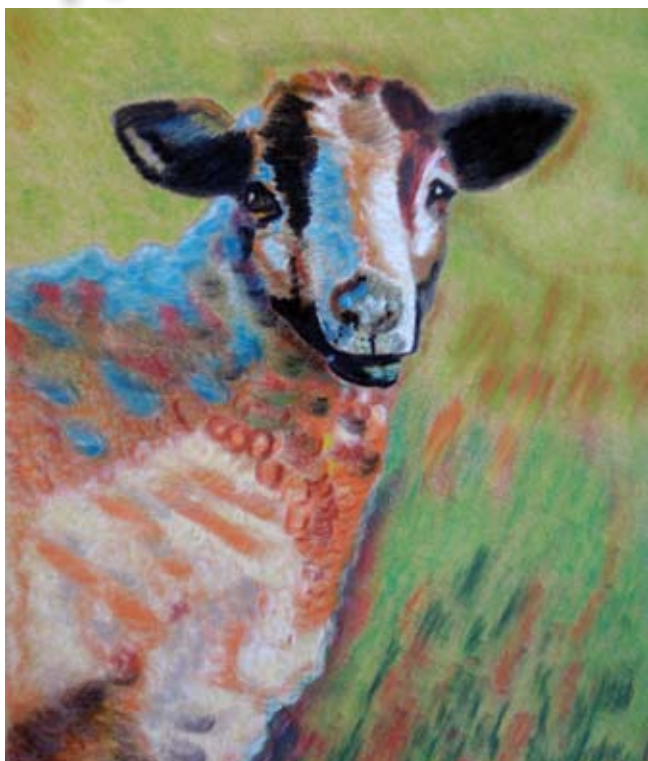

Bolton Art Circle

Picture POST

January 2018

▲ **Eileen Halliwell** 'Looking A Little Sheepish'
Pastel pencil on pastel mat.

▲ **Paul Hilton** 'Chester'
Water soluble oils on canvas

▲ **Ted Holden** 'Violet the Mill Girl'
Acrylic on hardboard