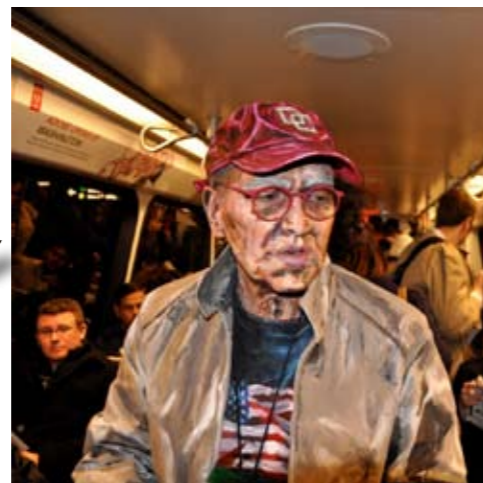

## Caran d'Ache Demo

There is a possibility of organising a Caran d'Ache demonstration using watercolour pencils if enough people would be interested. We would need to have at least 20 members and friends to arrange the demo. There would be a small charge to cover tea & biscuits only. A signing list will be put up at Highfield, if you would like to come just add your name.

## Artist of the Month

<https://alexameade.com/>

Alexa Meade's work may look like something you would see hanging on the wall in an art gallery, but Meade isn't like any other artist. The artist's work is different in that she literally paints human beings, face, hair, clothes, turning them into living, breathing portraits. Alexa creates the illusion of a world where 2D and 3D have become one.