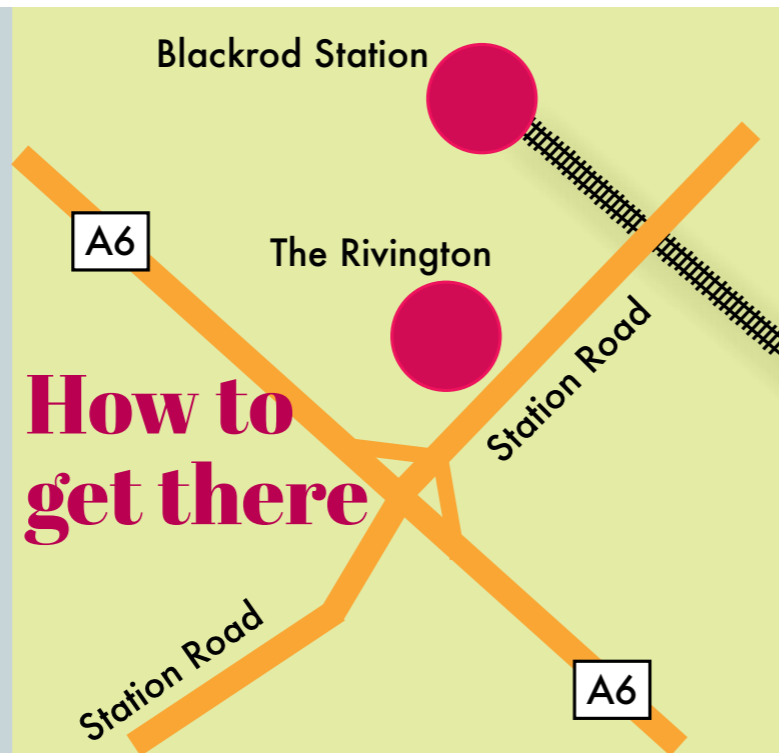

## New Year Dinner

The date is February 24 and the venue is The Rivington Pub and Grill, Station Road, Blackrod, Bolton BL6 5JF 1.00 for 1.30pm.

The cost of a roast dinner is £7.99 excluding starter and dessert but diners can also choose from the a la carte menu if they wish. If your name is on the Highfield list Eileen has paid your deposit and if you then can't make it you will have to pay Eileen the £5 deposit.

## How to get there